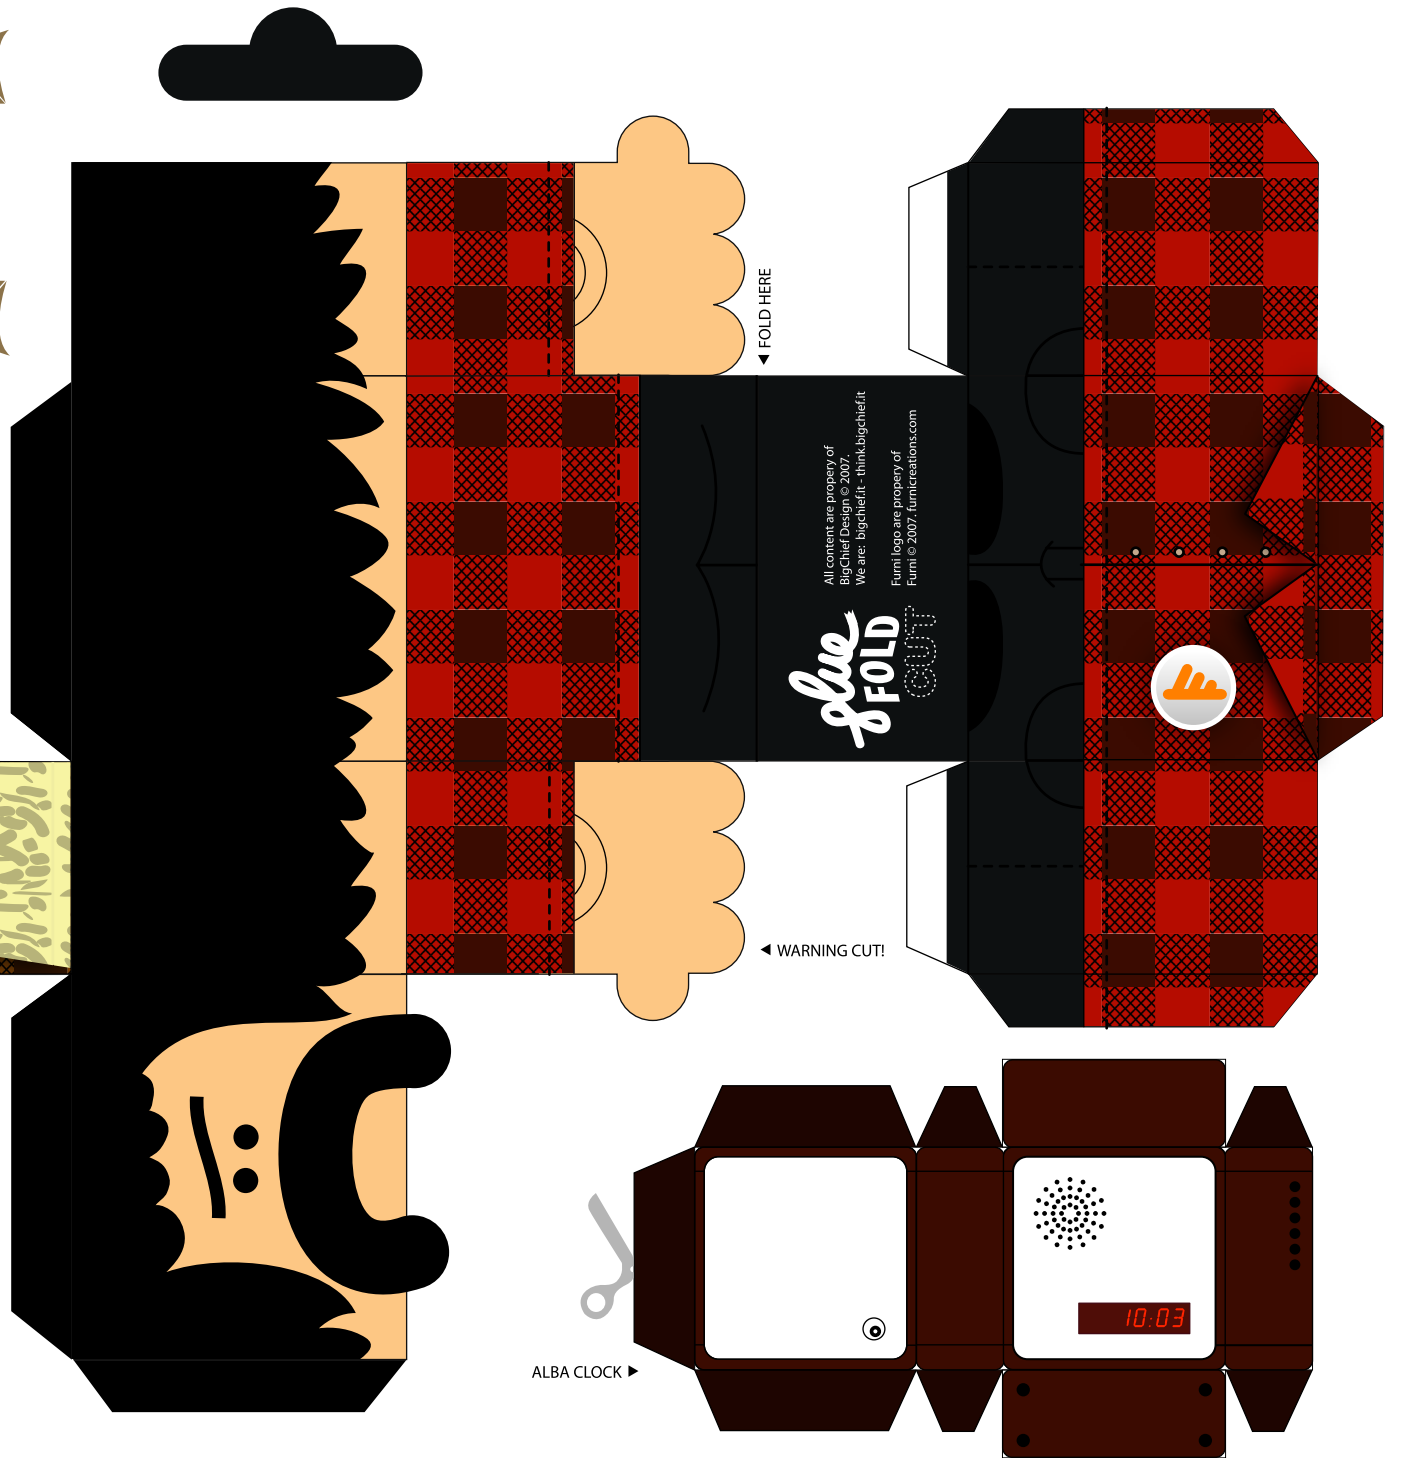

BIG CHIEF

Design

TOY EDITION
LTD VERSION

FREE

blue
FOLD
cut

All content are property of BigChief Design © 2007. We are: bigchief.it - think.bigchief.it
Furni logo are property of Furni © 2007. furni creations.com